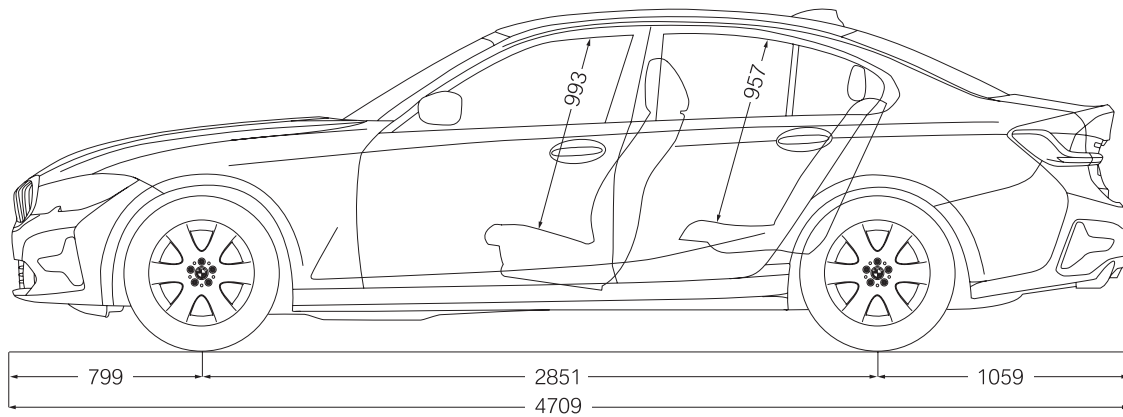

DIMENSIONS.