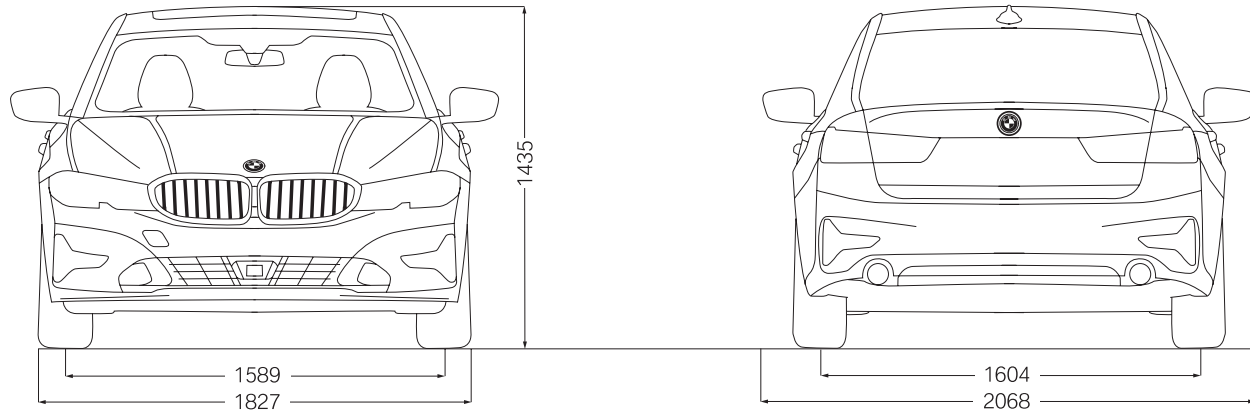

DIMENSIONS.