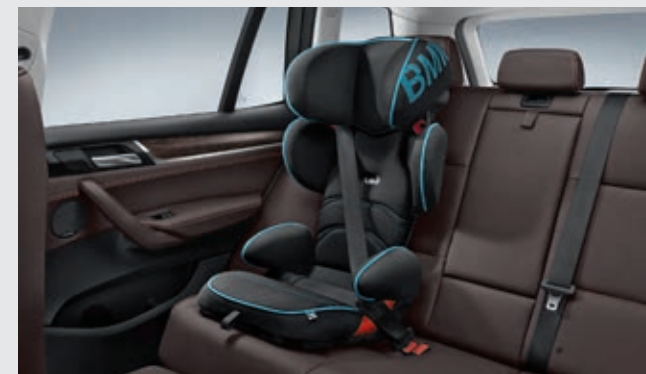

BMW Junior Seat Group 2/3. The BMW Junior Seat Group 2/3 can be adjusted as the child grows and offers maximum safety and comfort for children aged approx. 3 to 12 years (approx. 15–36 kg).