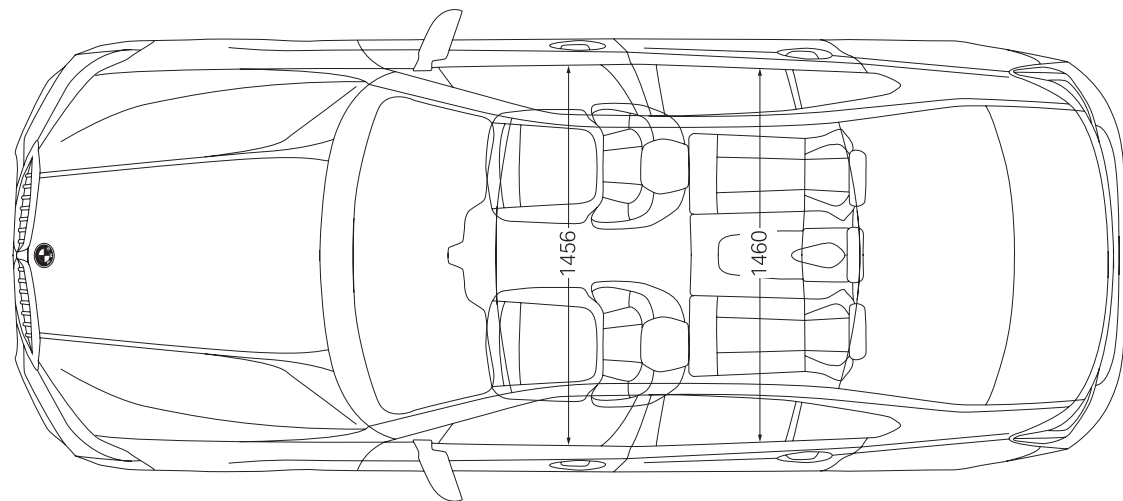

DIMENSIONS.